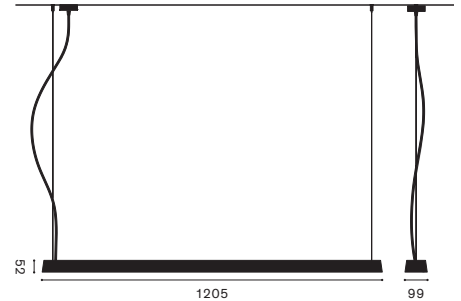

Models	Nr. 44510 4 40 Nr. 44410 3 40
Dimensions	H 52 mm W 99 mm L 1205 mm

Contents	LED
Controller	Premium converter, DALI
Power requirements	220–240 V, 50–60 Hz
Power input	37 W
Standby	< 0.5 W
Light distribution	59% direct, 41% indirect
Energy efficiency	This product contains light sources of energy efficiency class C
Luminous efficiency	4395 lm
Colour rendition index	CRI Ra > 83
Light colour	Neutral white 4000 K, Nr. 44510 4 40 Warm white 3000 K, Nr. 44510 3 40
Glare suppression	UGR < 16
Operation	Dimmable with DALI
Materials	Brim of illumination head made of steel, powder-coated
Cover of illuminant	Structured acrylic glass
Weight	ca. 3.5 kg
Power cable	3 m, 5-polig
Protection rating	IP 20
Test marks	ENEC TÜV SÜD, CE, ROHS
Warranty	2 years, 5 years on LED and converter
Particularities	– Optionally with daylight sensor and presence detector
Note	(3000 K ca. 10 lm/W less than at 4000 K)

Light intensity distribution
cd / klm

— Lateral light intensity distribution
- - - Frontal light intensity distribution