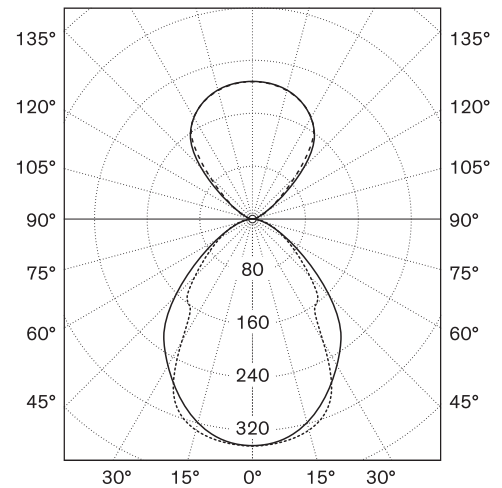

Models	Nr. 44510 4 40 Nr. 44410 3 40
Dimensions	H 52 mm W 99 mm L 1205 mm

Contents	LED
Controller	Premium converter, DALI
Power requirements	220–240 V, 50–60 Hz
Power input	37 W
Standby	< 0.5 W
Light distribution	59% direct, 41% indirect
Energy efficiency	This product contains light sources of energy efficiency class C
Luminous efficiency	4395 lm
Colour rendition index	CRI Ra > 83
Light colour	Neutral white 4000 K, Nr. 44510 4 40 Warm white 3000 K, Nr. 44510 3 40
Glare suppression	UGR < 16
Operation	Dimmable with DALI
Materials	Brim of illumination head made of steel, powder-coated
Cover of illuminant	Structured acrylic glass
Weight	ca. 3.5 kg
Power cable	3 m, 5-polig
Protection rating	IP 20
Test marks	ENEC TÜV SÜD, CE, ROHS
Warranty	2 years, 5 years on LED and converter
Particularities	– Optionally with daylight sensor and presence detector
Note	(3000 K ca. 10 lm/W less than at 4000 K)

Light intensity distribution
cd / klm

— Lateral light intensity distribution
- - - Frontal light intensity distribution